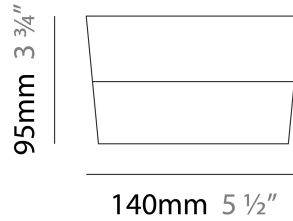

FLAN SURFACE

D82059

GENERAL

Series: Flan
Brand: Panzeri
Division: Design
Mounting Type: Surface
Mounting Location: Ceiling
Subcategory: Ambient

PHYSICAL

Shape: Disc
Diameter (mm): 140
Diameter (in): 5 1/2
Height (mm): 95
Height (in): 3 3/4
Light Distribution: Omnidirectional
Weight (kg): 1.2
Weight (lbs): 2.7
Diffuser: White Blown Glass
Fixture Material: Metal

ELECTRICAL

Number of Lamps: 1
Lamp Type: LED Retrofit
Lamp Shape: T4
Bulb Included: Bulb Not Included
Total Output Wattage (W): 3
Max. Wattage Per Lamp (W): 3
Lamp Base: G9
Input Voltage (V): 120

LED

OPTICAL

RATINGS AND CERTIFICATIONS

Certified By: CSA Certified to UL and CSA Standards
IP rating: IP40